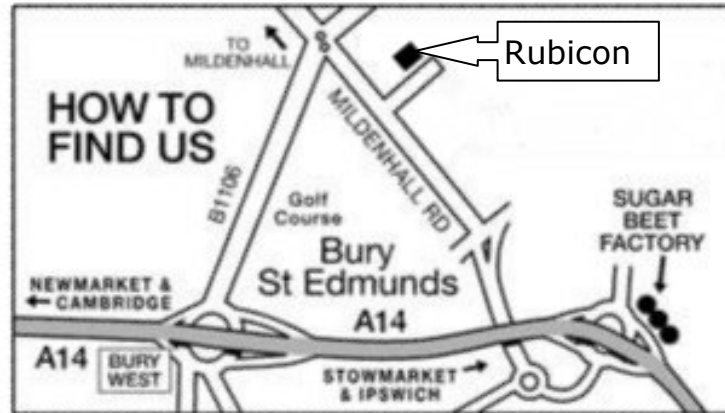

Rubicon House, Lamdin Road, Bury St Edmunds, Suffolk, IP32 6NU
Tel: +44 (0) 1284 755671 Fax: +44 (0) 1284 761411

- Leave the A14 at junction 42
From Cambridge
 - This is the first Bury St Edmunds exit
 - At roundabout take the 1st exit onto the B1106 (signposted Brandon)From Ipswich
 - This is the third Bury St Edmunds exit
 - At roundabout take the 3rd exit onto the B1106 (signposted Brandon)
- Continue onto B1106 (past the Golf course), entering Fornham All Saints after 1.2 miles
- At double mini-roundabout turn right onto the A1101 (signposted Bury St Edmunds)
- Take the first left into Lamdin Road after 0.6 miles
- We are the second site on the left.